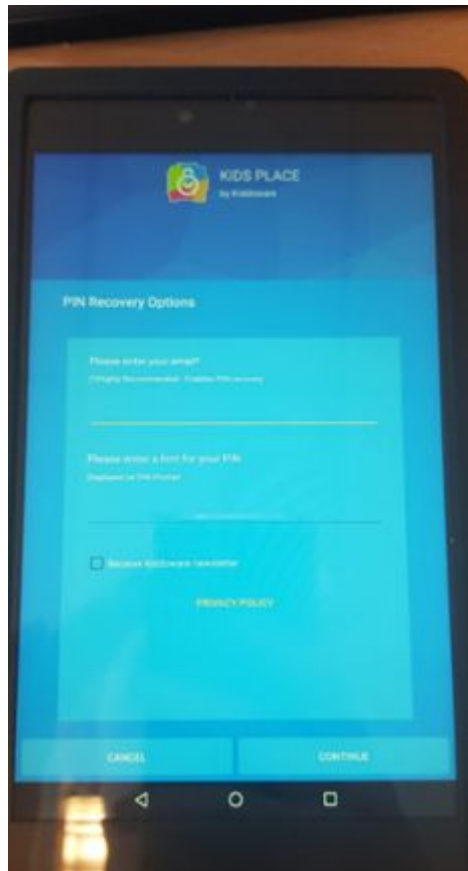

Android tablets - Kids Place

You can use the Kids Place app on Android devices to lock down which apps can be accessed on the device. LbQ are not affiliated with Kids Place and do not take responsibility for a school's use of the application.

Go on the Play Store and download 'Kids place'.

Click get started.

Enter a 4 digit secure pin code.

Skip account creation

Click continue.

Allow kids place access.

Add apps to kids place, select LbQ tasks.

Opening settings and click parental controls.