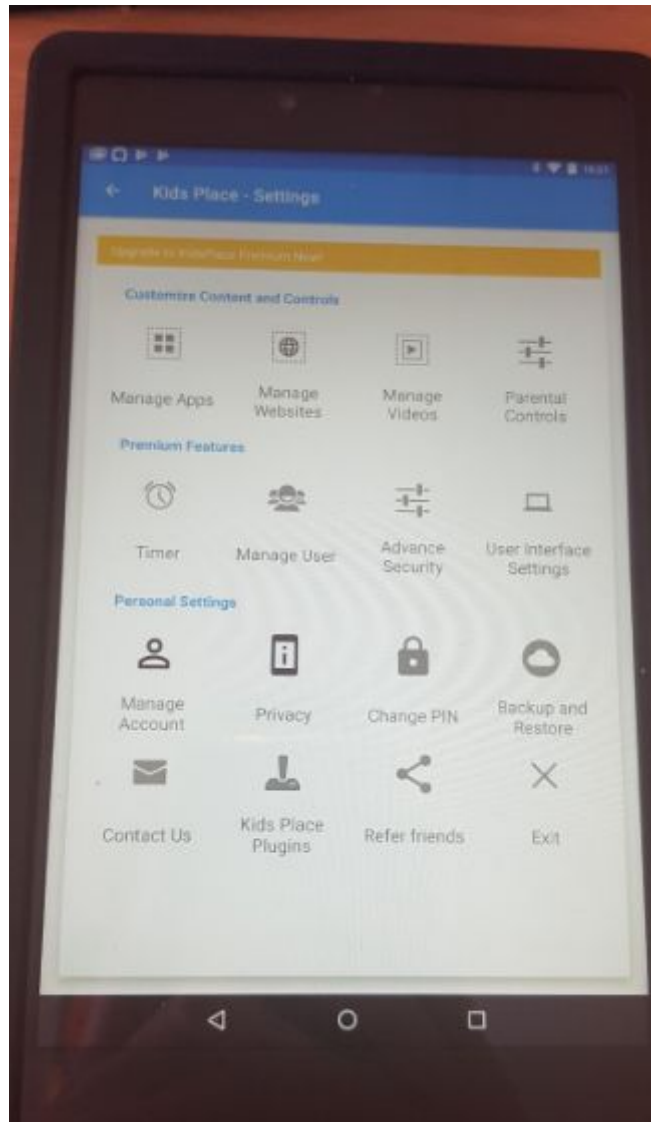

Android tablets - Kids Place

You can use the Kids Place app on Android devices to lock down which apps can be accessed on the device. LbQ are not affiliated with Kids Place and do not take responsibility for a school's use of the application.

Go on the Play Store and download 'Kids place'.

Click get started.

Enter a 4 digit secure pin code.

Skip account creation

Click continue.

Allow kids place access.

Add apps to kids place, select LbQ tasks.

Opening settings and click parental controls.